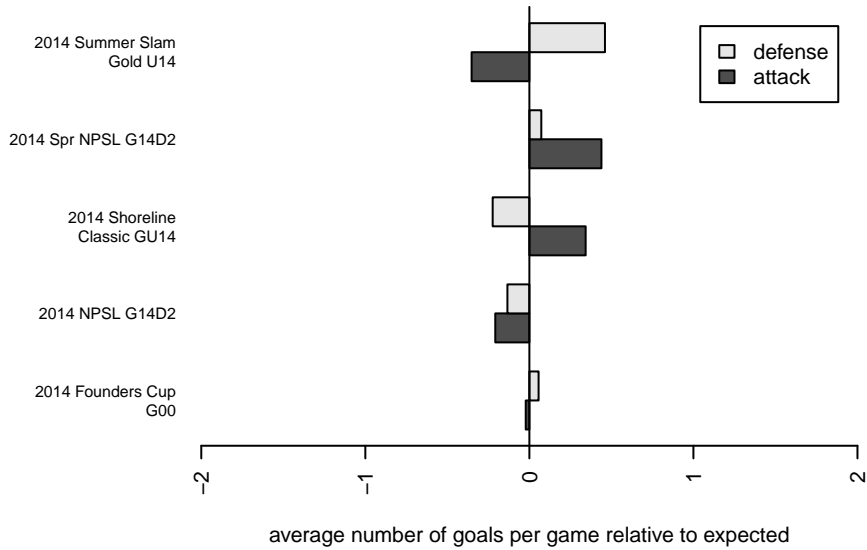

# Seattle United Shoreline White G00

Seattle United Regional  
 Seattle, WA  
 G00 total strength=923  
 attack=1.33 defense=1.77  
 fall league = NPSL G14D2  
 spr league = Spr NPSL G14D2

alt names used:  
 Seattle United SH G00 White  
 Seattle United SH White  
 SU Shoreline G00 White  
 Seattle United Shoreline G00 White  
 Seattle United SH G00 White

Venues played:  
 2014 Shoreline Classic GU14  
 2014 Summer Slam Gold U14  
 2014 NPSL G14D2  
 2014 Founders Cup G00  
 2014 Spr NPSL G14D2

**Seattle United Shoreline White G00**  
 Dots are actual minus expected GF (blue circles) and GA (red triangles).  
 Blue line is smoothed change in attack strength. Red is smoothed change in defense strength.

**attack and defense variance (black dot)  
relative to other teams  
and top 10 in region**

**attack and defense rating  
relative to others at age  
and all opponents in last 13 months**

**Performance relative to 13 month average**