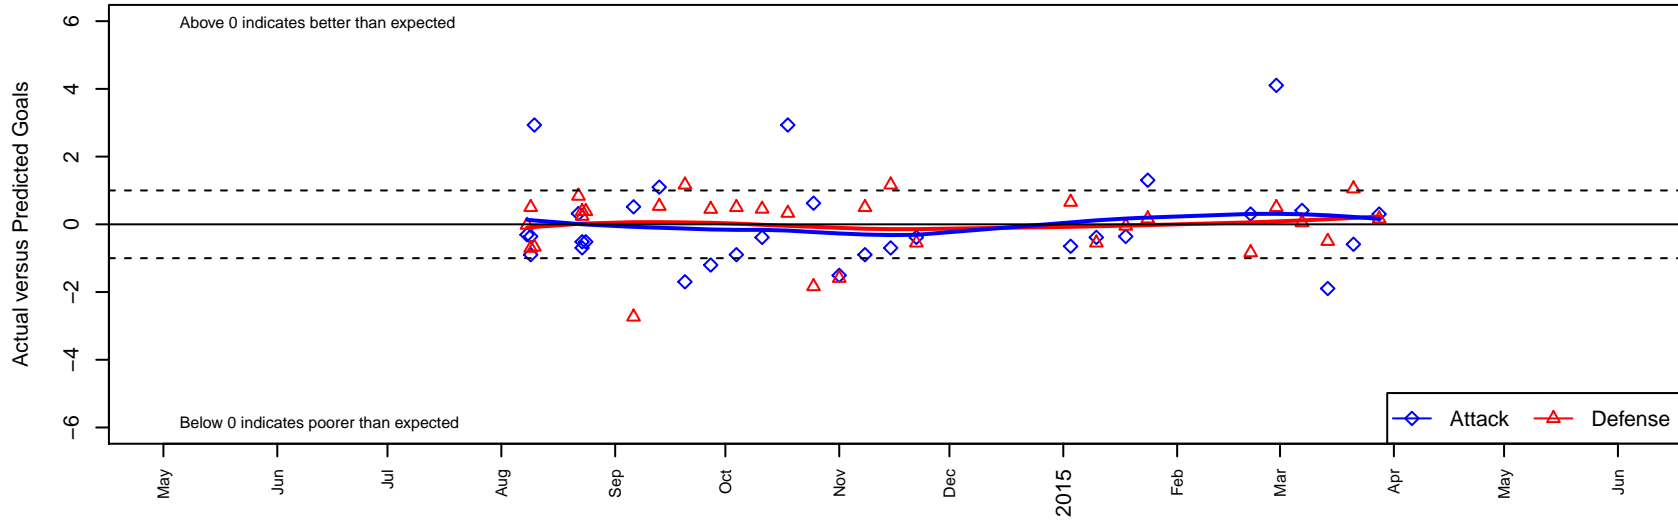

# Seattle United Shoreline White G00

Seattle United Regional  
 Seattle, WA  
 G00 total strength=923  
 attack=1.33 defense=1.77  
 fall league = NPSL G14D2  
 spr league = Spr NPSL G14D2

alt names used:  
 Seattle United SH G00 White  
 Seattle United SH White  
 SU Shoreline G00 White  
 Seattle United Shoreline G00 White  
 Seattle United SH G00 White

Venues played:  
 2014 Shoreline Classic GU14  
 2014 Summer Slam Gold U14  
 2014 NPSL G14D2  
 2014 Founders Cup G00  
 2014 Spr NPSL G14D2

**Seattle United Shoreline White G00**  
 Dots are actual minus expected GF (blue circles) and GA (red triangles).  
 Blue line is smoothed change in attack strength. Red is smoothed change in defense strength.

**attack and defense variance (black dot)  
relative to other teams  
and top 10 in region**

**attack and defense rating  
relative to others at age  
and all opponents in last 13 months**

**Performance relative to 13 month average**