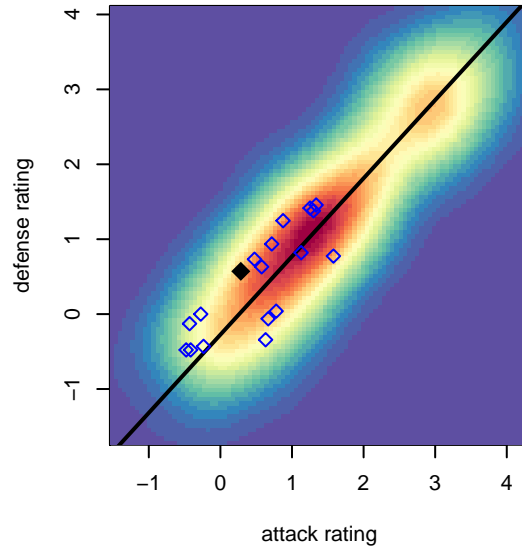

# Seattle United Shoreline White G00

Seattle United Regional  
 Seattle, WA  
 G00 total strength=923  
 attack=1.33 defense=1.77  
 fall league = NPSL G14D2  
 spr league = Spr NPSL G14D2

alt names used:  
 Seattle United SH G00 White  
 Seattle United SH White  
 SU Shoreline G00 White  
 Seattle United Shoreline G00 White  
 Seattle United SH G00 White

Venues played:  
 2014 Shoreline Classic GU14  
 2014 Summer Slam Gold U14  
 2014 NPSL G14D2  
 2014 Founders Cup G00  
 2014 Spr NPSL G14D2

**Seattle United Shoreline White G00**  
 Dots are actual minus expected GF (blue circles) and GA (red triangles).  
 Blue line is smoothed change in attack strength. Red is smoothed change in defense strength.

**attack and defense variance (black dot)  
relative to other teams  
and top 10 in region**

**attack and defense rating  
relative to others at age  
and all opponents in last 13 months**

**Performance relative to 13 month average**