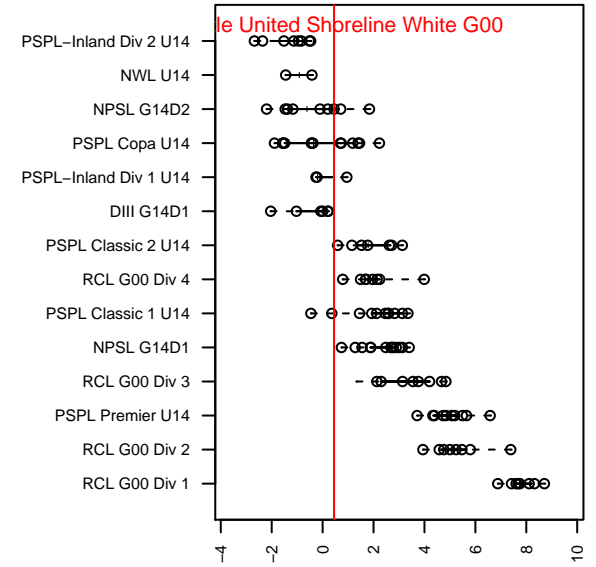

# Seattle United Shoreline White G00

Seattle United Regional  
 Seattle, WA  
 G00 total strength=923  
 attack=1.33 defense=1.77  
 fall league = NPSL G14D2  
 spr league = Spr NPSL G14D2

alt names used:  
 Seattle United SH G00 White  
 Seattle United SH White  
 SU Shoreline G00 White  
 Seattle United Shoreline G00 White  
 Seattle United SH G00 White

Venues played:  
 2014 Shoreline Classic GU14  
 2014 Summer Slam Gold U14  
 2014 NPSL G14D2  
 2014 Founders Cup G00  
 2014 Spr NPSL G14D2

**Seattle United Shoreline White G00**  
 Dots are actual minus expected GF (blue circles) and GA (red triangles).  
 Blue line is smoothed change in attack strength. Red is smoothed change in defense strength.

**attack and defense variance (black dot)  
relative to other teams  
and top 10 in region**

**attack and defense rating  
relative to others at age  
and all opponents in last 13 months**

**Performance relative to 13 month average**