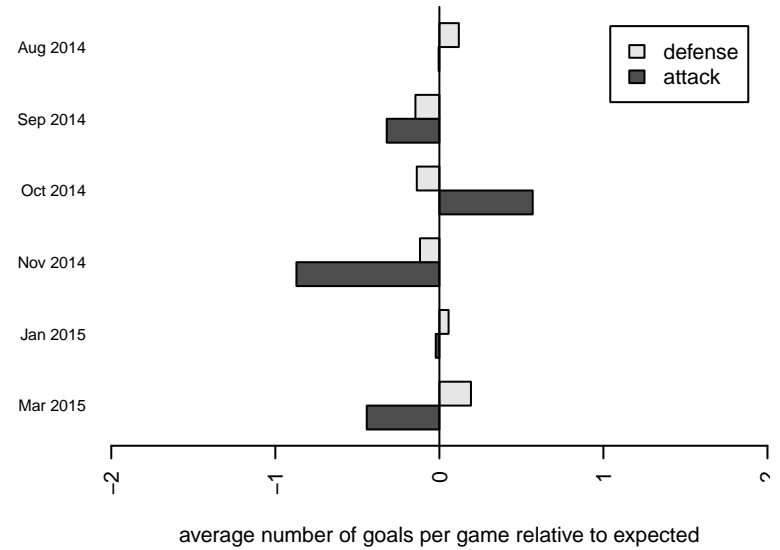

Performance relative to 13 month average